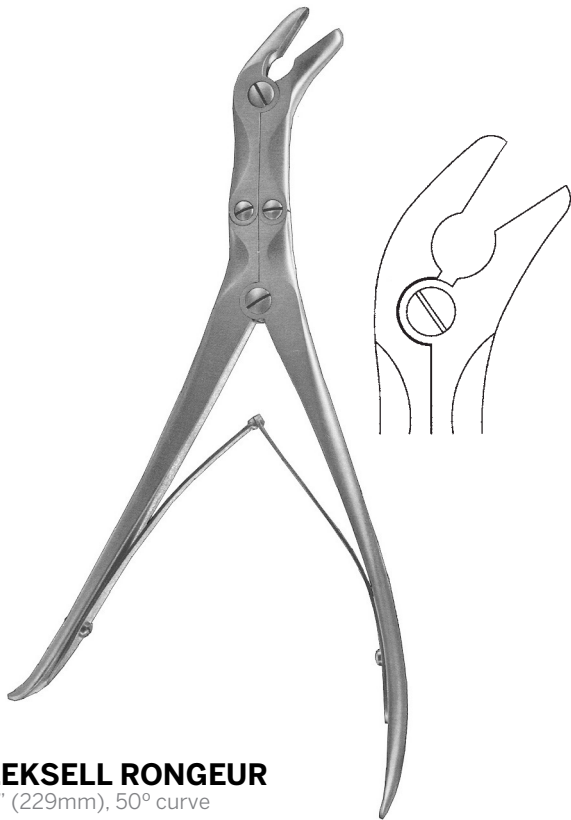

OM 47-0482
3x12mm bite

OM 47-0484
4x12mm bite

ECHLIN DUCKBILL RONGEUR
9" (229mm) straight, curved on side

OM 47-0473
6x15mm bite

STILLE-LUER ECHLIN RONGEUR
9" (229mm) straight, curved on side

LEKSELL RONGEUR
9" (229mm), 15° curve

- | | | |
|---|---|---|
|  |  |  |
| OM 47-0492
3x16mm bite | OM 47-0486
4x16mm bite | OM 47-0487
5x16mm bite |
|  |  |  |
| OM 47-0488
6x16mm bite | OM 47-0489
7x16mm bite | OM 47-0490
8x16mm bite |

LEKSELL RONGEUR
9" (229mm), 50° curve