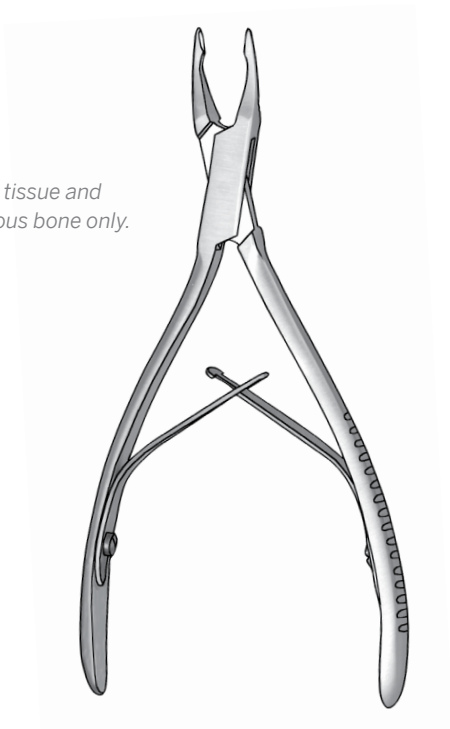

RONGEURS

SECTION N

CONTENTS

Rongeurs

1-11

To grasp, excise tissue, degenerated disc material, and trim or sculpt bone.

ORTHO+MED
The Surgical Instrument Specialists

For soft tissue and cancellous bone only.

OM 47-0240

OM 47-0242

OM 47-0244

OM 47-0240
OM 47-0242
OM 47-0244

straight 1.5x5mm bite
30° angled 1.5x5mm bite
90° angled 1.5x5mm bite

MICRO FRIEDMAN RONGEUR

Extremely delicate
5 1/2" (152mm)

For soft tissue and cancellous bone only.

OM 47-0252
slight curve
2x5mm bite

OM 47-0253
strong curve
2x5mm bite

SYNOVECTOMY RONGEUR

Extremely delicate
6 3/4" (172mm)

OM 47-0262
5 1/2" (140mm)
curved delicate
4x11mm bite

FRIEDMAN RONGEUR

Curved delicate
5 1/2" (140mm)