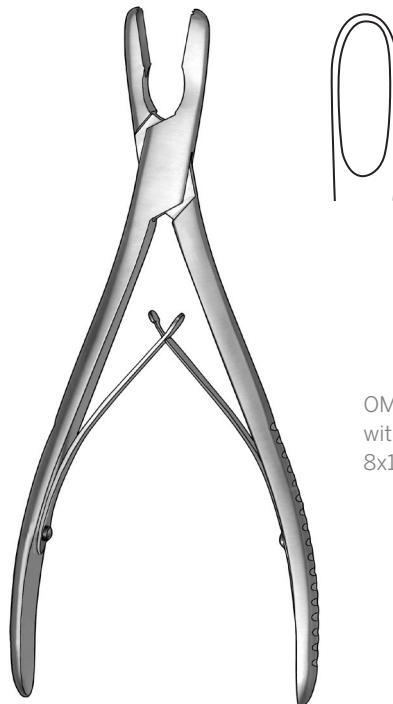

Straight
OM 47-0302
7x15mm bite

Curved
OM 47-0306
7x15mm bite

*Teeth facilitate easier
bone excision.*

OM 47-0304
with teeth
8x15mm bite

RAT TOOTH RONGEUR
8" (203mm) straight